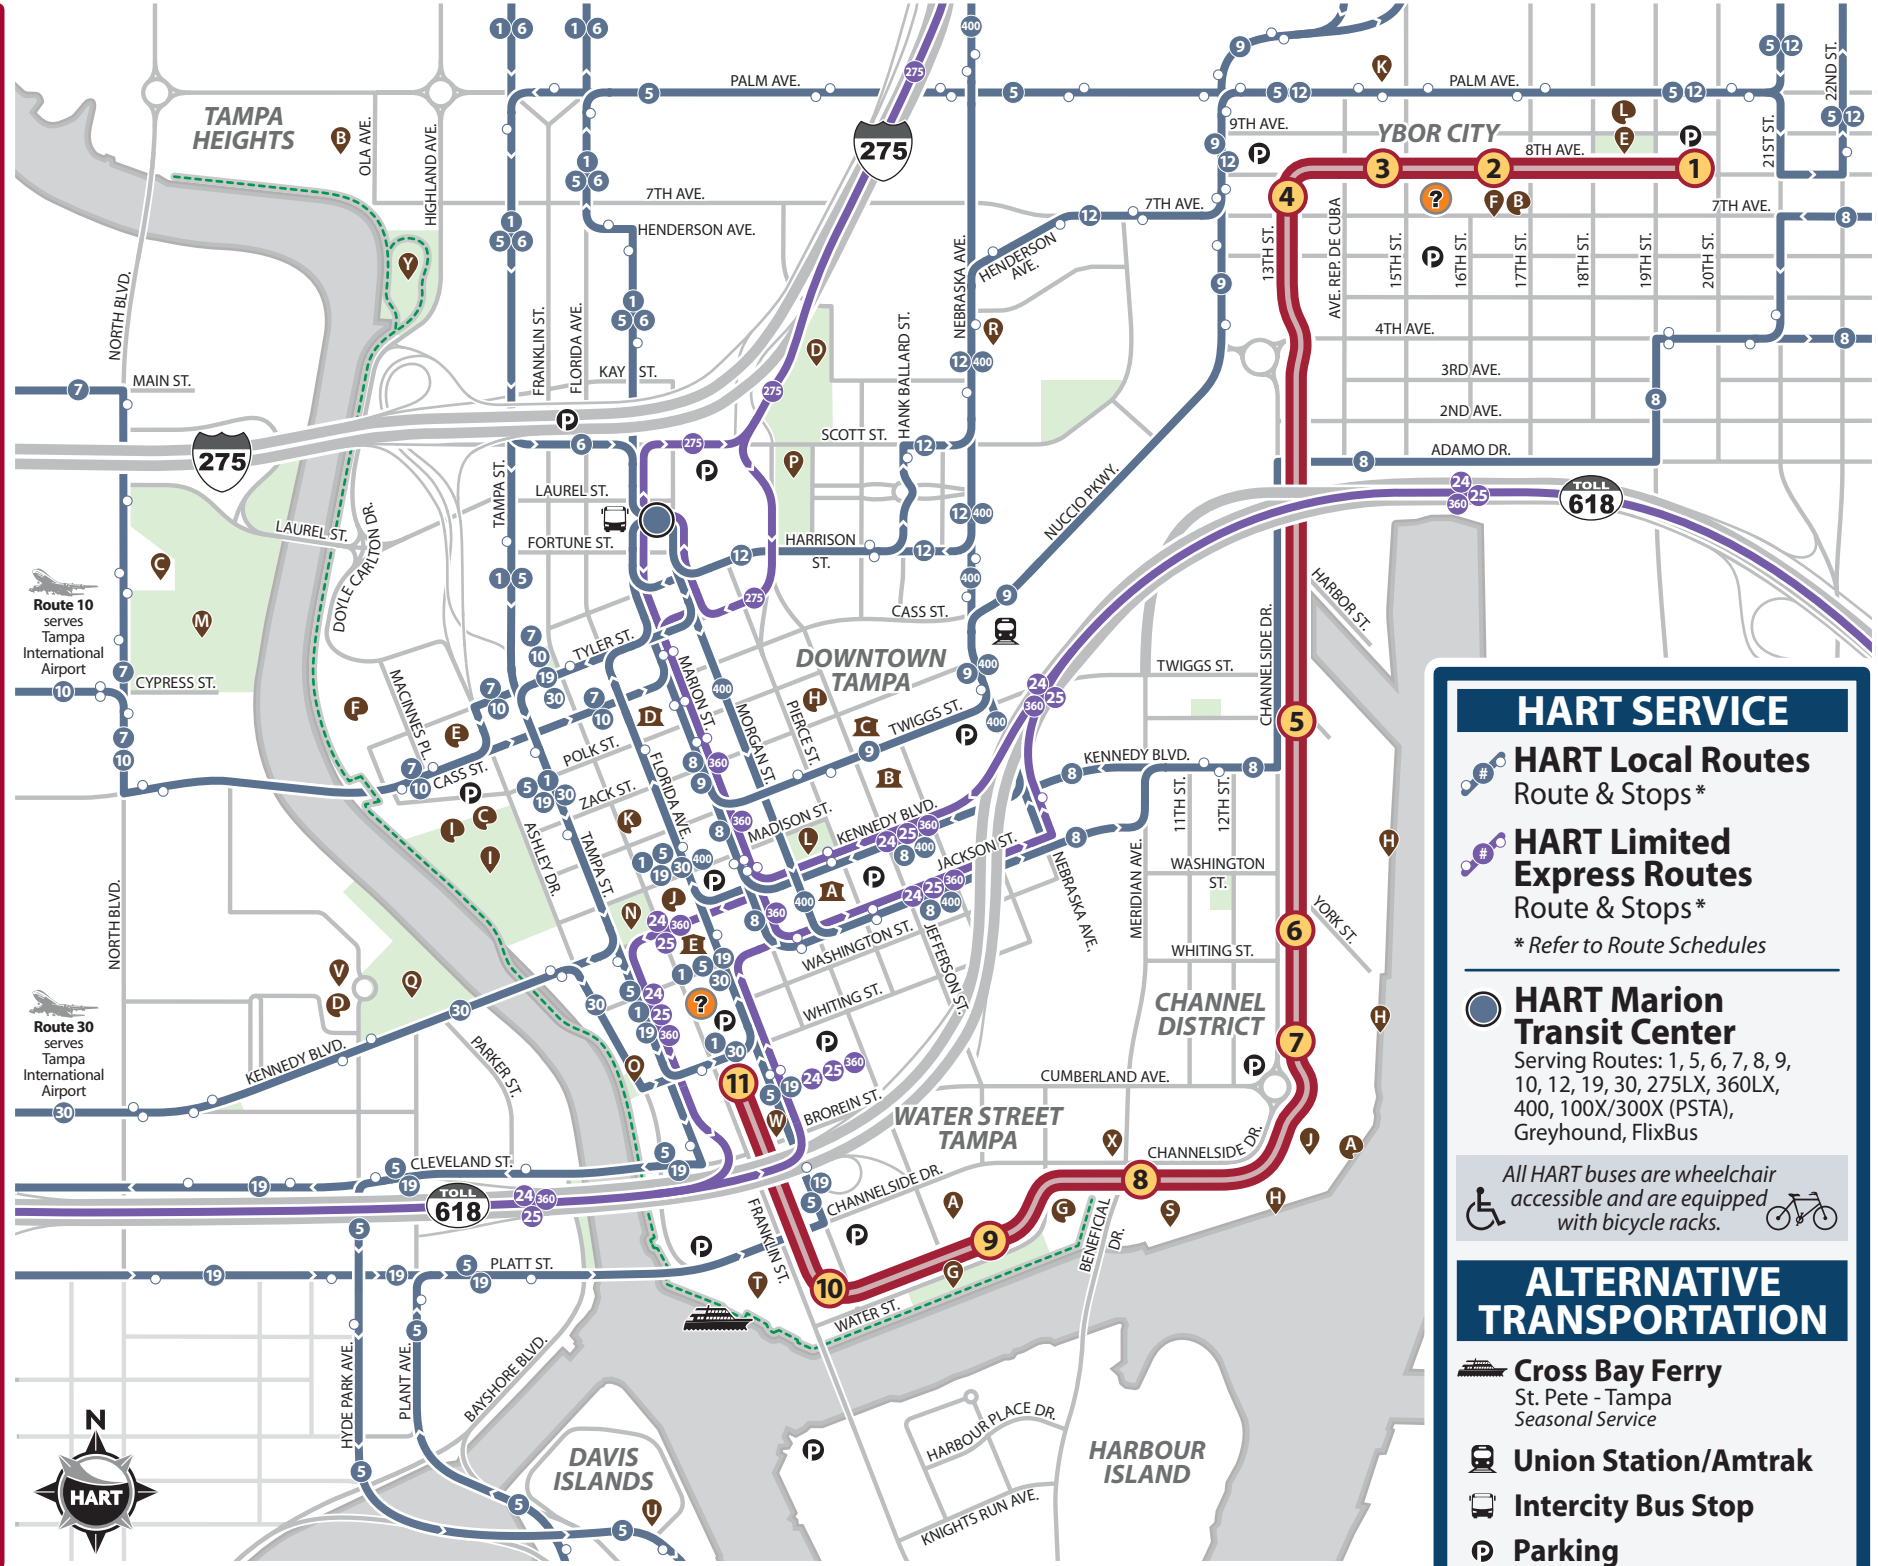

DOWNTOWN TAMPA | CHANNEL DISTRICT | YBOR CITY

STREETCAR TEGO SYSTEM

FREE

Route & Stops

15-MINUTE FREQUENCY
MON-THU 7 AM - 11 PM
FRI 7 AM - 2 AM
SAT 8:30 AM - 2 AM
SUN 8:30 AM - 11 PM

12-MINUTE FREQUENCY DURING PEAK HOURS
FRI 1 PM - 9 PM
SAT 1 PM - 10 PM
SUN 12 NOON - 8 PM

STATIONS

- CENTENNIAL PARK Station**
- CENTRO YBOR Station**
- STREETCAR SOCIETY Station**
- CADRECHA PLAZA Station**
- PORT TAMPA BAY Station**
- YORK STREET Station**
- THE FLORIDA AQUARIUM Station**
- AMALIE ARENA Station**
- HSBC Station**
- DICK GRECO Station**
- HATTRICKS Station**

All Streetcars are wheelchair accessible.

- POINTS OF INTEREST**
- Visitor Information Center
 - Amalie Arena
 - Armature Works
 - Boys & Girls Club
 - Bro Bowl Skate Park
 - Centennial Park
 - Centro Ybor
 - Cotanchobee Fort Brooke Park
 - Cruise Terminal 2, 3 and 6
 - Curtis Hixon Waterfront Park
 - Florida Aquarium
 - HCC Ybor City Campus
 - Joe Chillura Courthouse Square
 - Julian B. Lane Riverfront Park
 - Lykes Gaslight Park
 - MacDill Park
 - Perry Harvey Sr. Park
 - Plant Park
 - Robert W. Saunders, Sr. Public Library
 - Sparkman Wharf
 - Tampa Convention Center
 - Tampa General Hospital
 - University of Tampa
 - USF CAMLS
 - USF Health
 - Water Works Park

HART SERVICE

- HART Local Routes**
Route & Stops*
- HART Limited Express Routes**
Route & Stops*

* Refer to Route Schedules

HART Marion Transit Center
 Serving Routes: 1, 5, 6, 7, 8, 9, 10, 12, 19, 30, 275LX, 360LX, 400, 100X/300X (PSTA), Greyhound, FlixBus